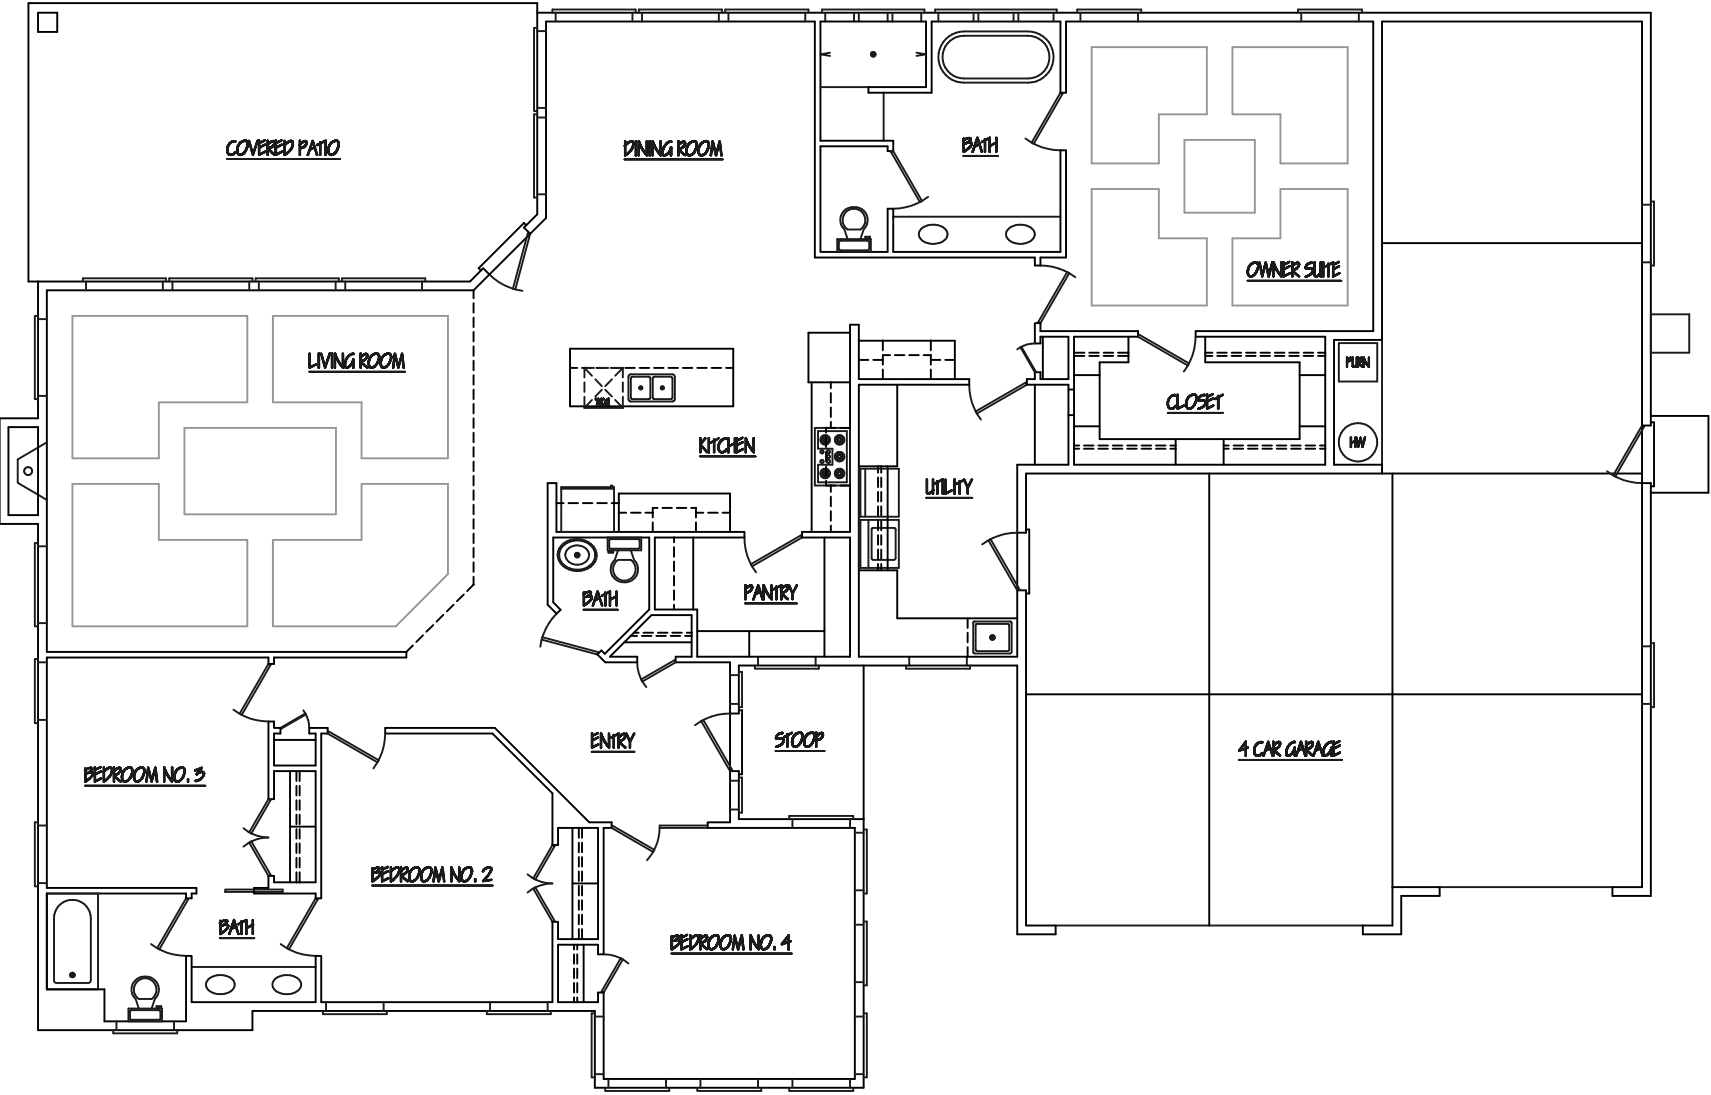

NINETY DEGREE
CONSTRUCTION

CORTEZ
FLOOR PLAN
2595 SQ FT TOTAL