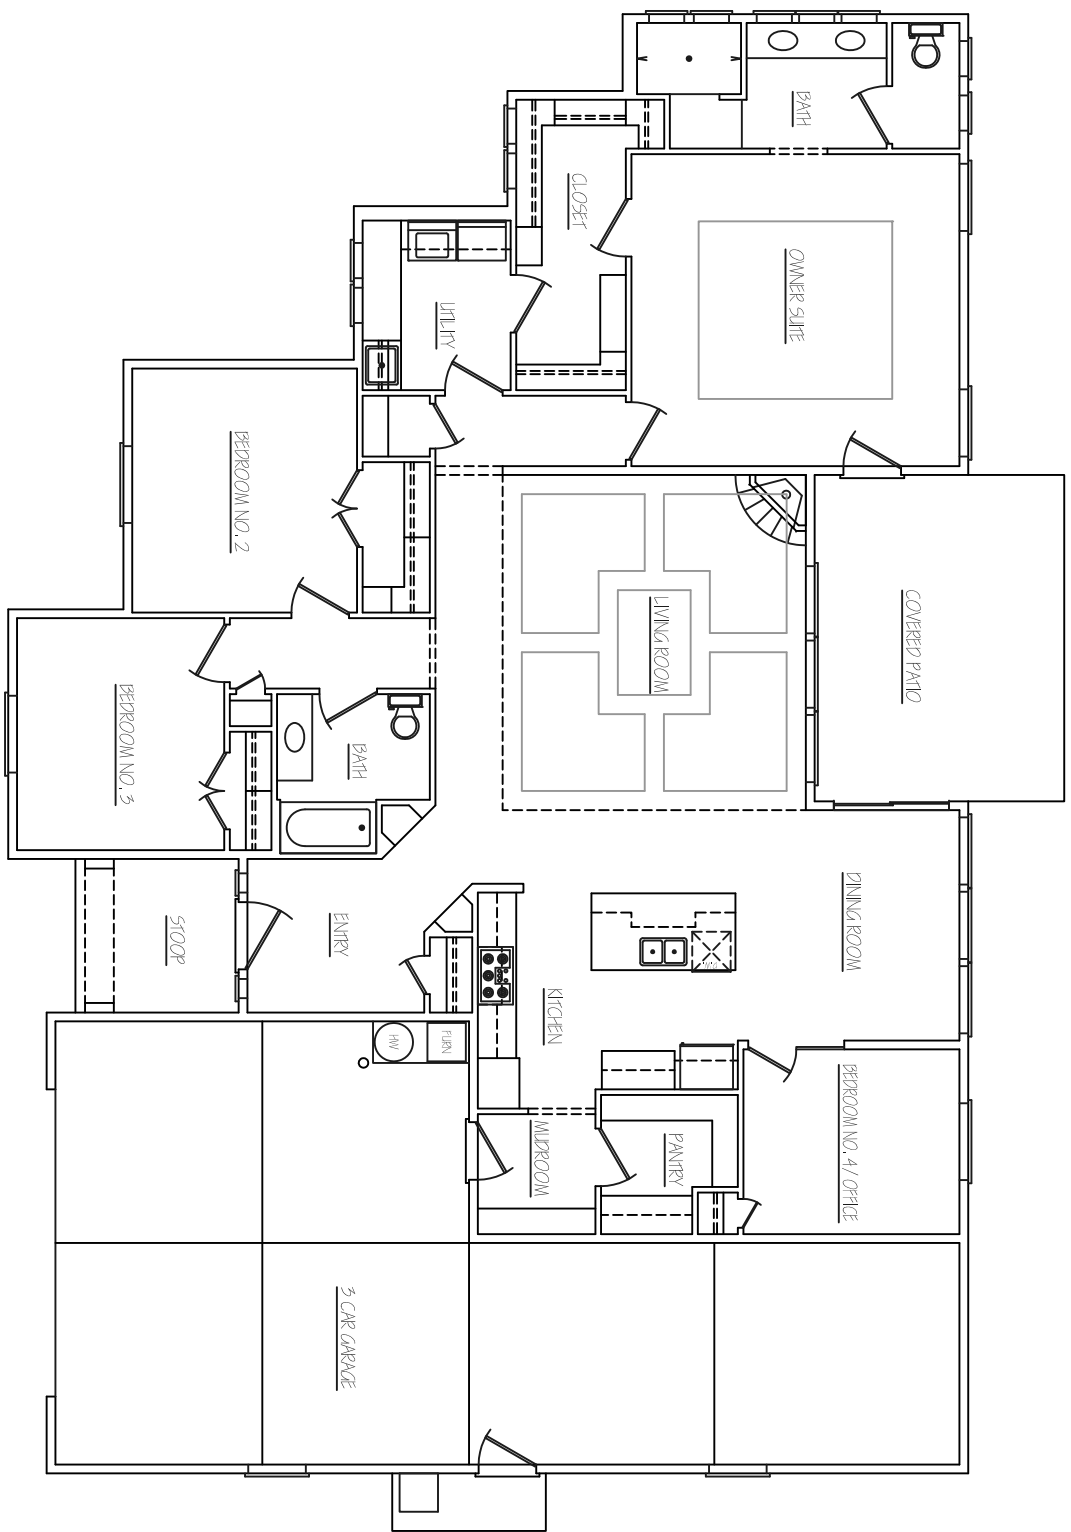

NINETY DEGREE
CONSTRUCTION

MILANA
FLOOR PLAN
2180 SQ FT TOTAL