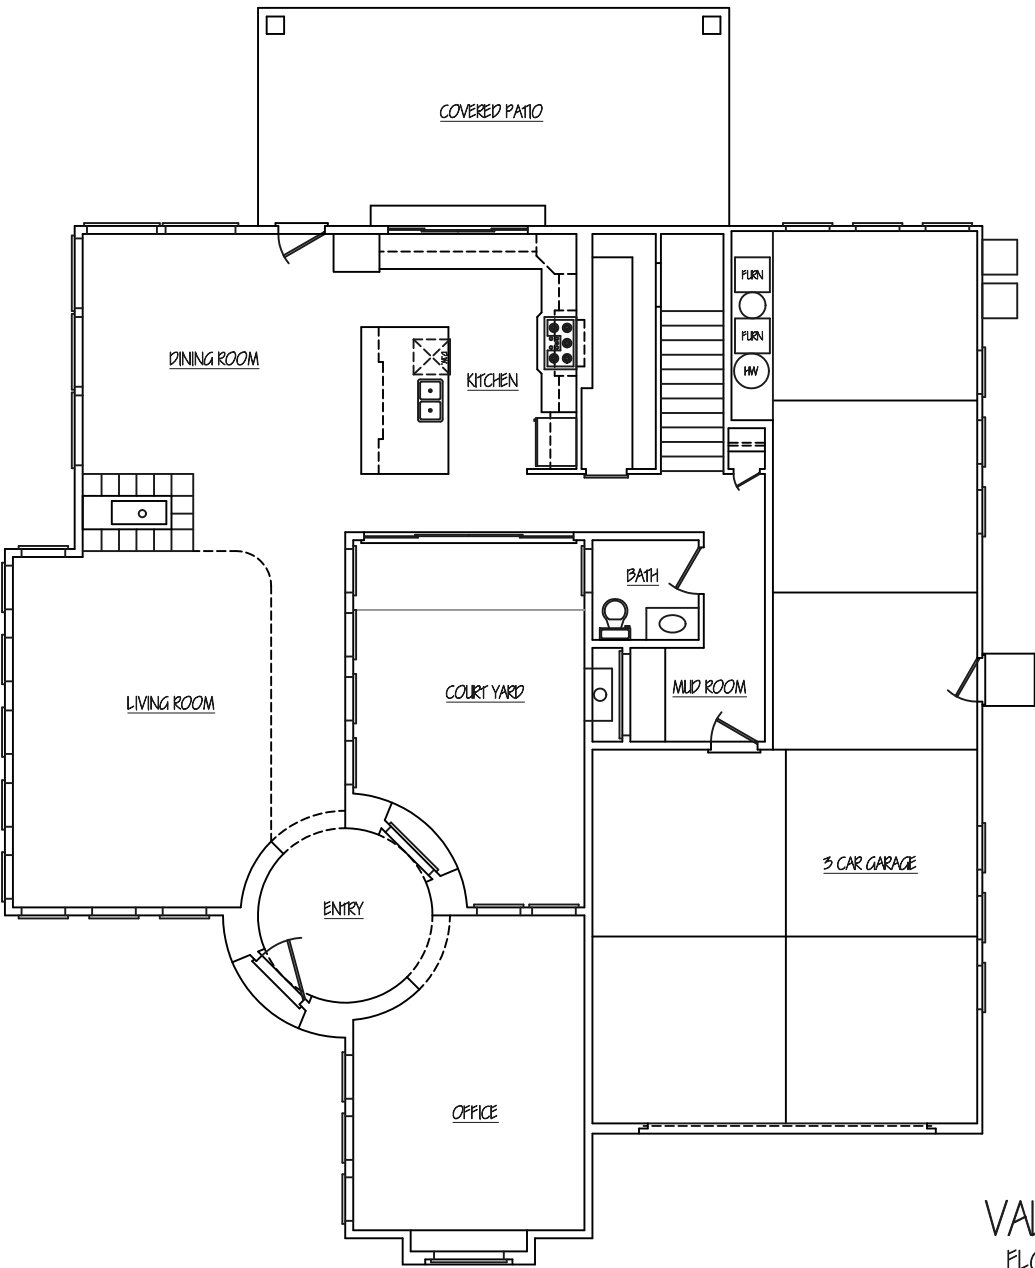

NINETY DEGREE
CONSTRUCTION

FIRST FLOOR

SECOND FLOOR

VALENCIA
FLOOR PLAN

3165 SQ FT TOTAL
1601 SQ FT FIRST FLOOR
1564 SQ FT SECOND FLOOR