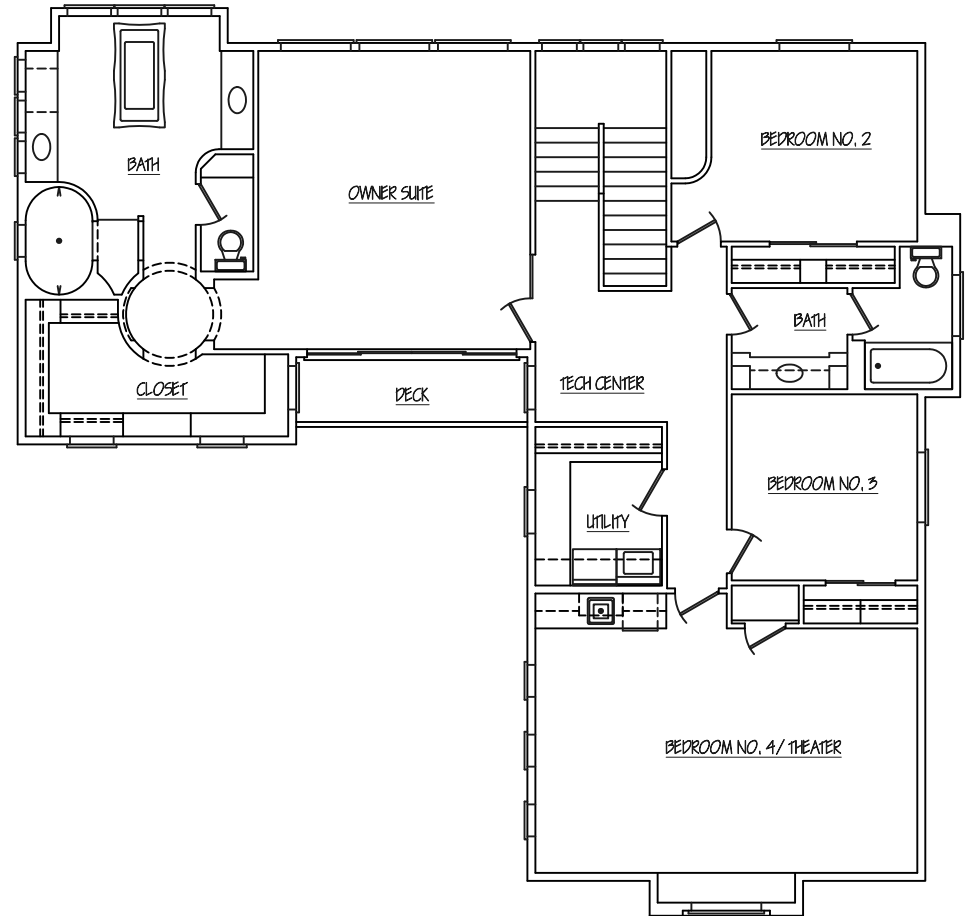

NINETY DEGREE
CONSTRUCTION

FIRST FLOOR

SECOND FLOOR

VALENCIA
FLOOR PLAN

3165 SQ FT TOTAL
1601 SQ FT FIRST FLOOR
1564 SQ FT SECOND FLOOR