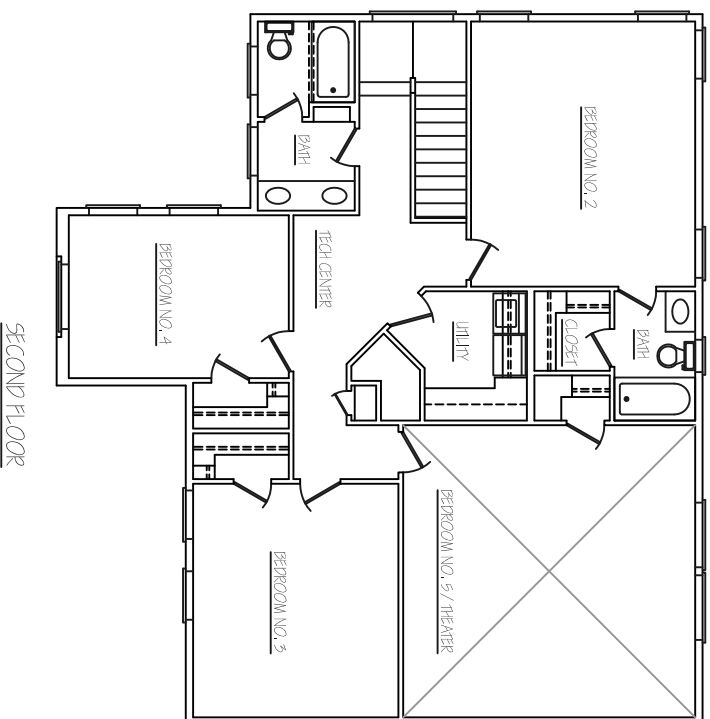

FIRST FLOOR

MONTICELLO
FLOOR PLAN

3025 SQ FT TOTAL
1660 SQ FT FIRST FLOOR
1375 SQ FT SECOND FLOOR

NOTICE:
ALL RIGHTS RESERVED, PROPERTY OF
NINETY DEGREE CONSTRUCTION

SECOND FLOOR

EQUAL HOUSING
OPPORTUNITY