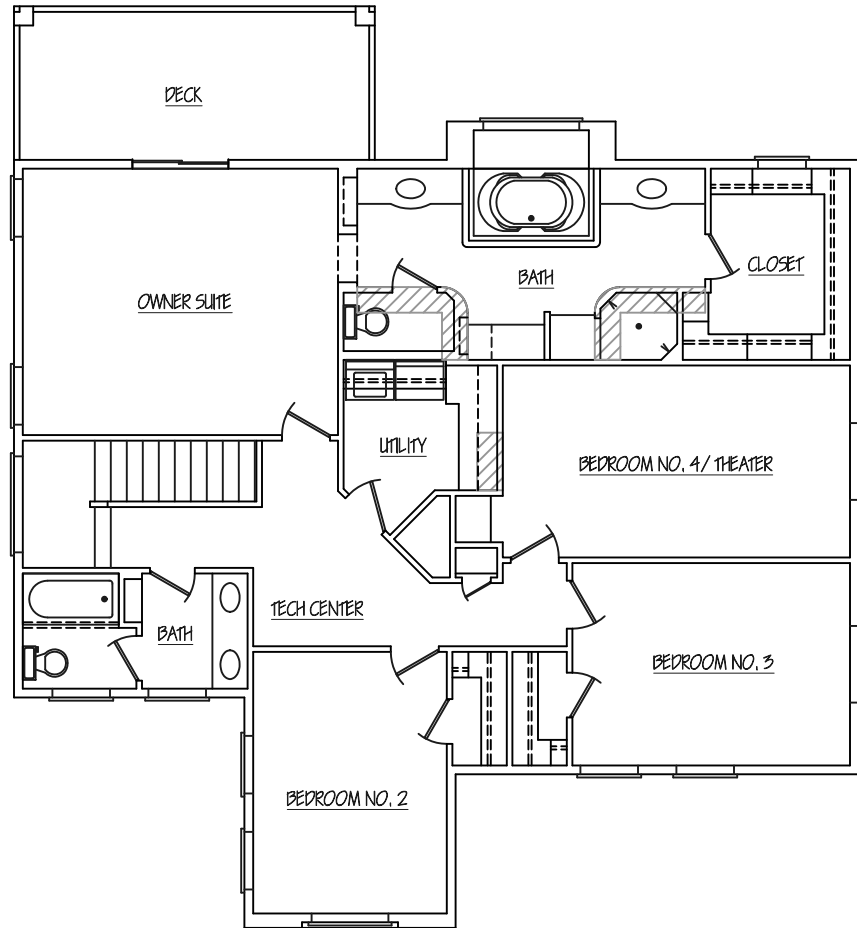

FIRST FLOOR

SECOND FLOOR

MONTICELLO
FLOOR PLAN

2515 SQ FT TOTAL
1140 SQ FT FIRST FLOOR
1375 SQ FT SECOND FLOOR